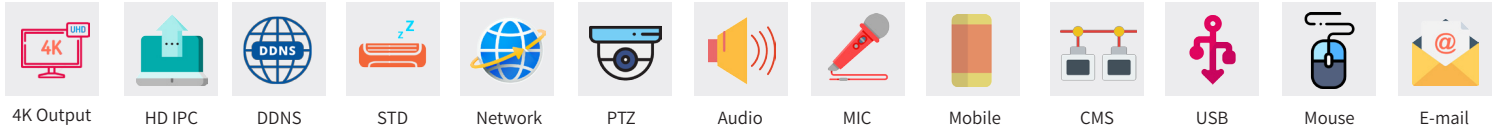

## Introduction

GE-XVR 5104-AS1 series are 4 CH 1080P lite high definition DVRs with ability to connect analog and IP cameras simultaneously, which adopt the standard H.264 high profile compression format and the most advanced SOC technique to ensure real time recording in each channel and realize